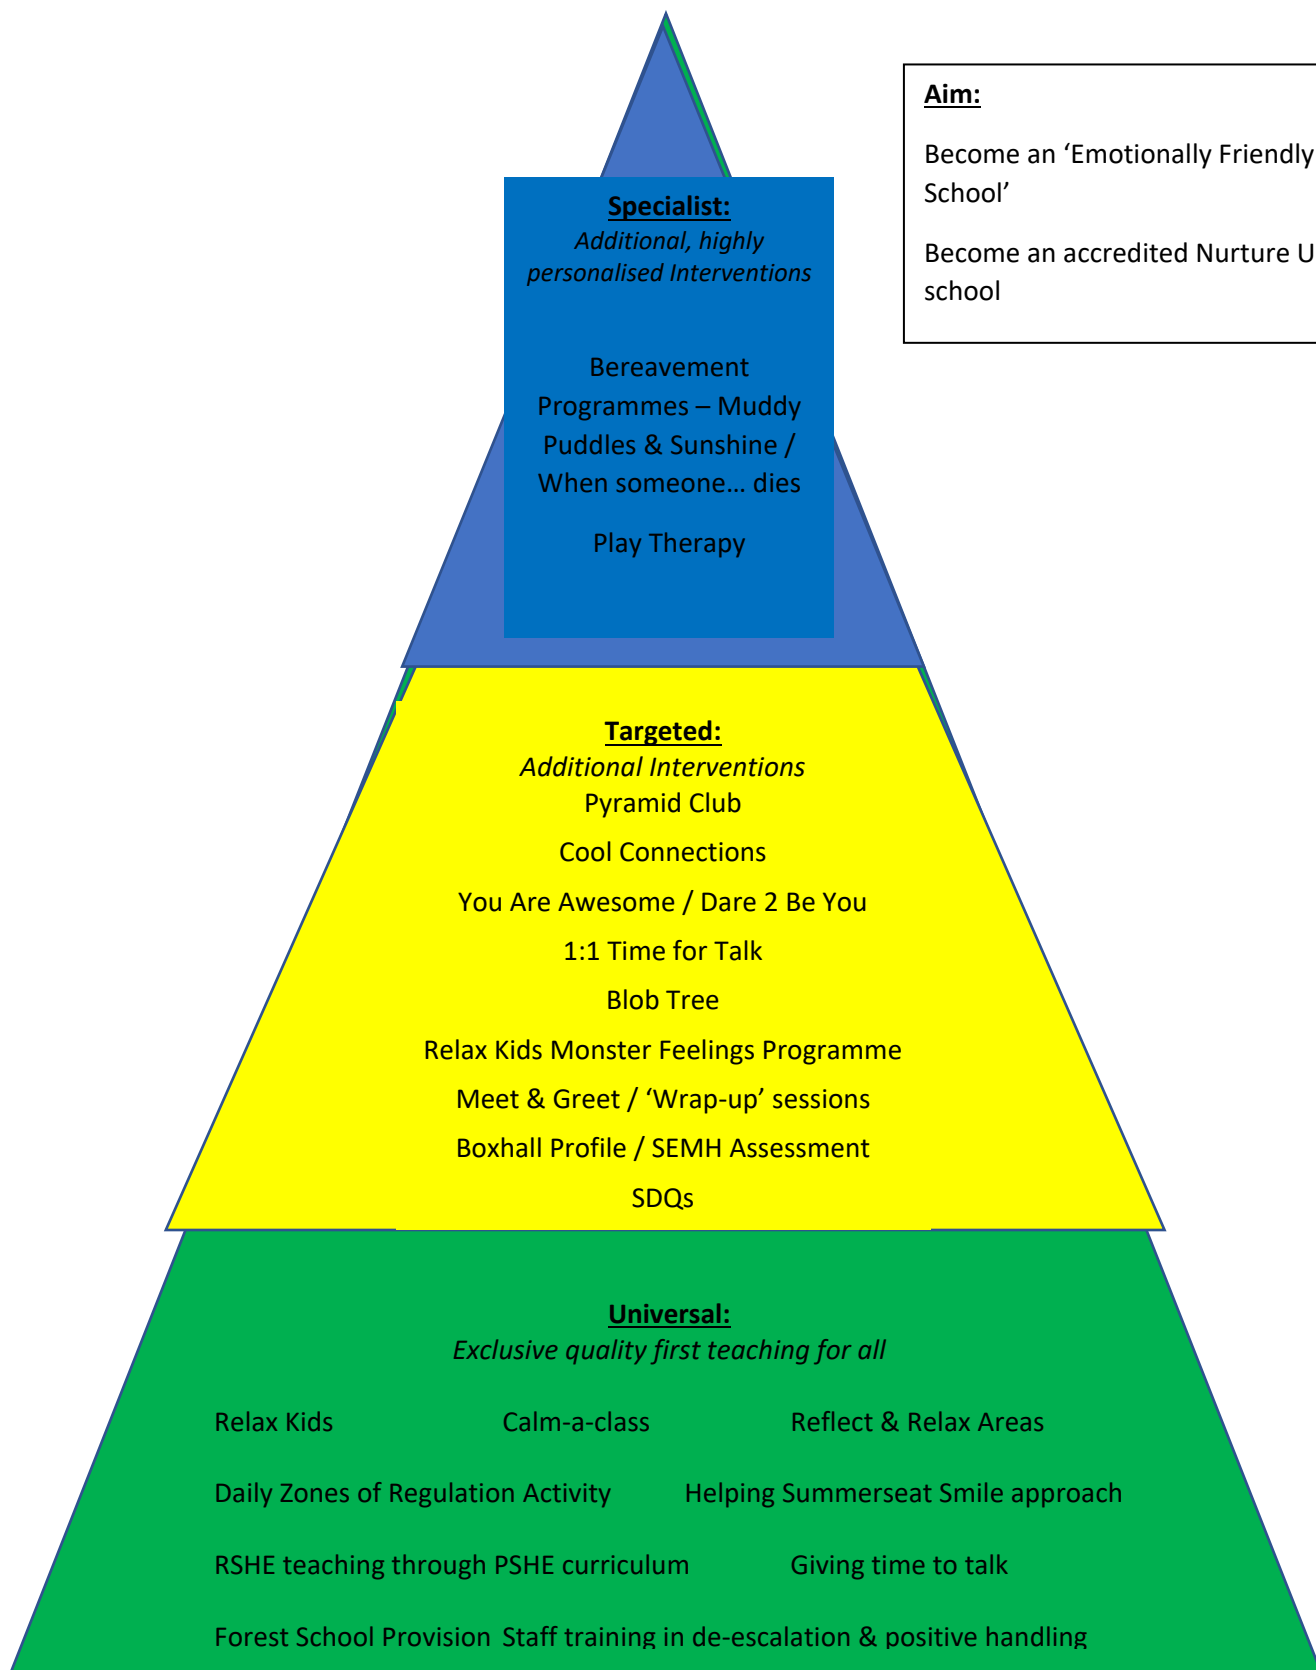

Social, Emotional, Mental Health (SEMH)

Physical & Sensory

Speech, Language & Communication

Award:

ELKLAN, 'Communication Friendly Setting'. (Aut 2023)

Specialist:

Additional, highly personalised Interventions

SALT referrals and advice

Additional Needs Team

Targeted:

Additional Interventions

WellComm Intervention
NELI Intervention
Lego Therapy
Time for Talk / Socially Speaking /
Friendship Formula
Are you a social detective?
Superflex
Social Stories

Universal:

Exclusive quality first teaching for all

WellComm Screening	NELI assessment	Oracy Strategy
Access to ELKLAN trained staff (x2)	Daily story time in all classes	
Focus on vocabulary development	Staff CPD	