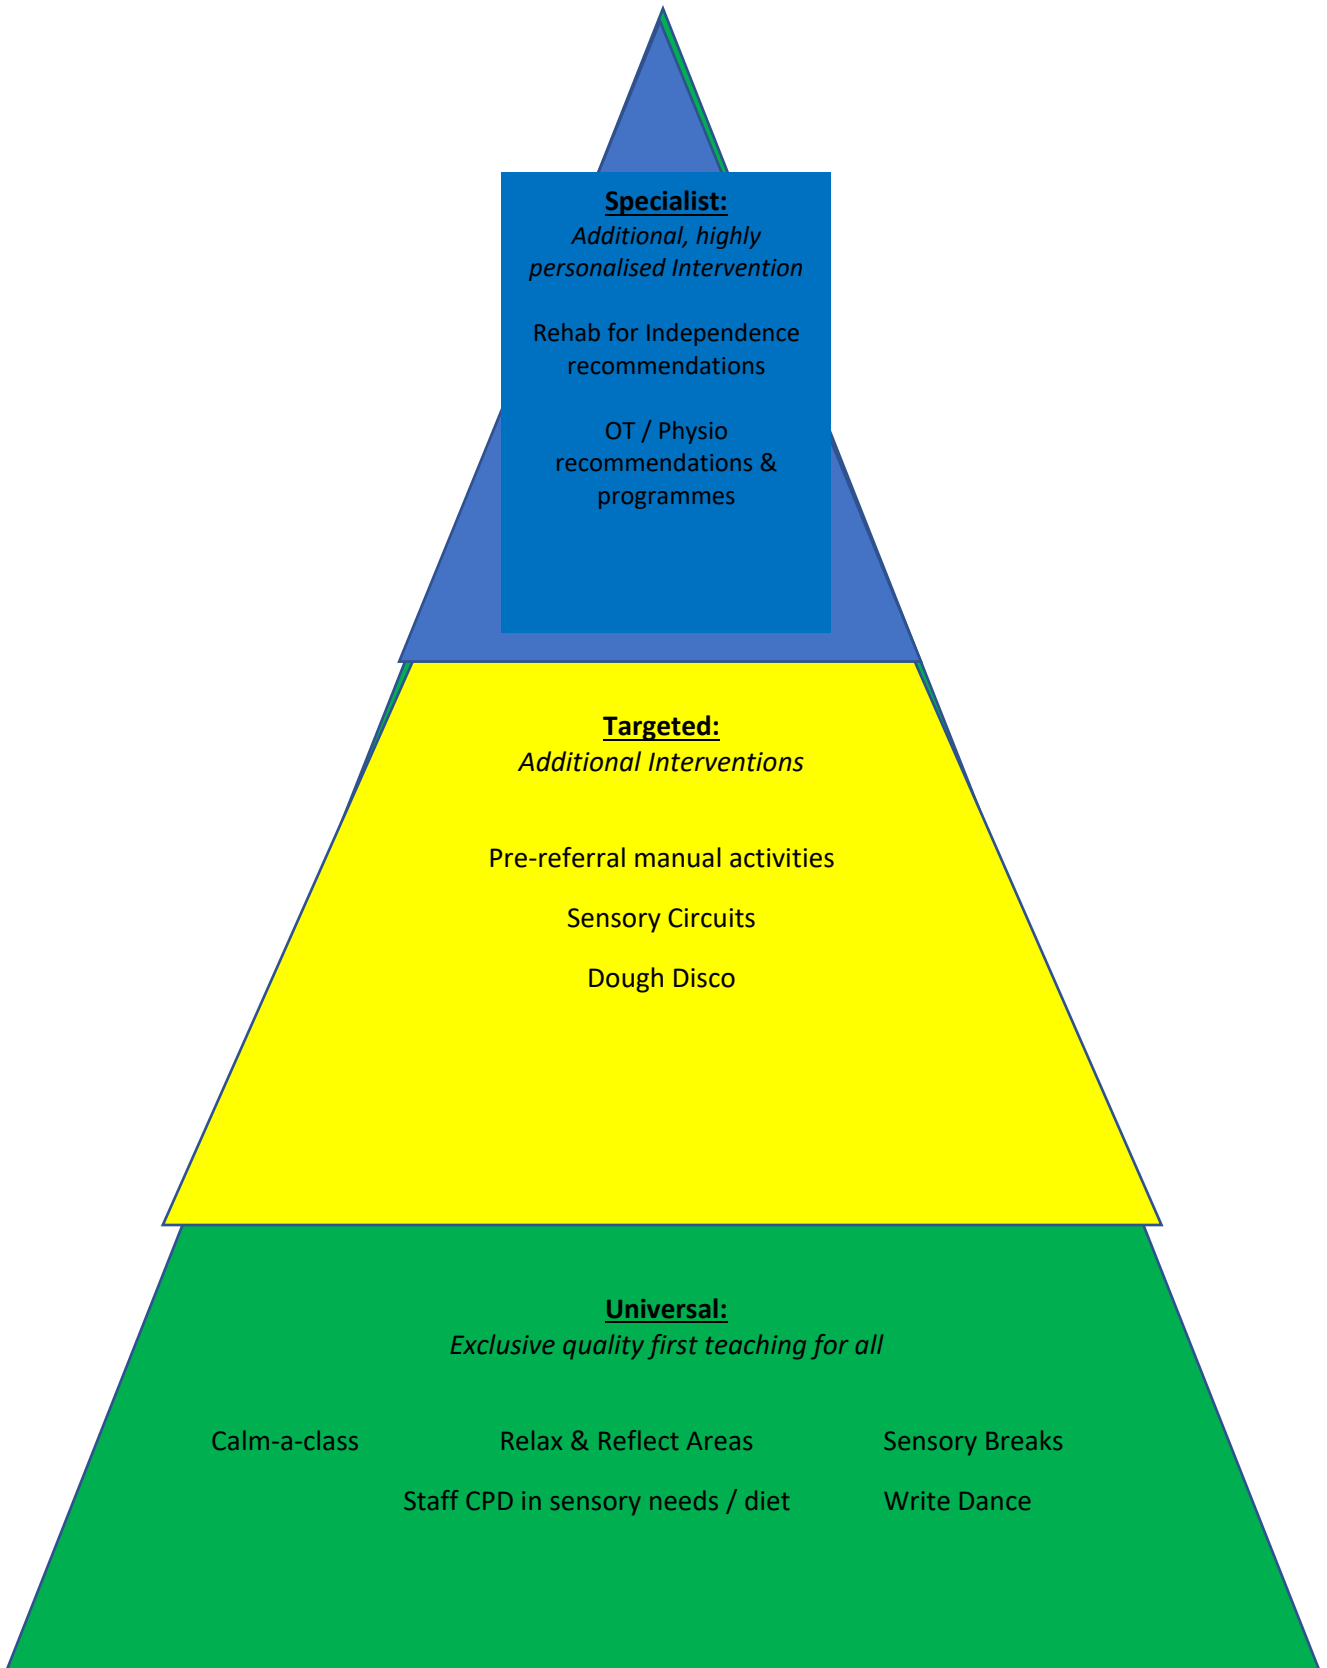

Social, Emotional, Mental Health (SEMH)

Physical & Sensory

Speech, Language & Communication

Award:

ELKLAN, 'Communication Friendly Setting'. (Aut 2023)

Specialist:

Additional, highly personalised Interventions

SALT referrals and advice

Additional Needs Team

Targeted:

Additional Interventions

WellComm Intervention
NELI Intervention
Lego Therapy
Time for Talk / Socially Speaking /
Friendship Formula
Are you a social detective?
Superflex
Social Stories

Universal:

Exclusive quality first teaching for all

WellComm Screening	NELI assessment	Oracy Strategy
Access to ELKLAN trained staff (x2)	Daily story time in all classes	
Focus on vocabulary development	Staff CPD	